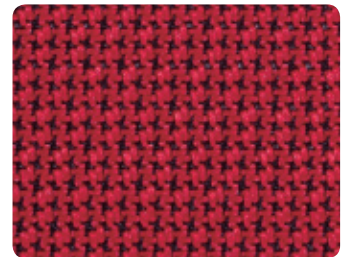

RAVI

BACK(MESH)

SEAT(FABRIC)

GREY

BLACK

GREY

RED

RAVI